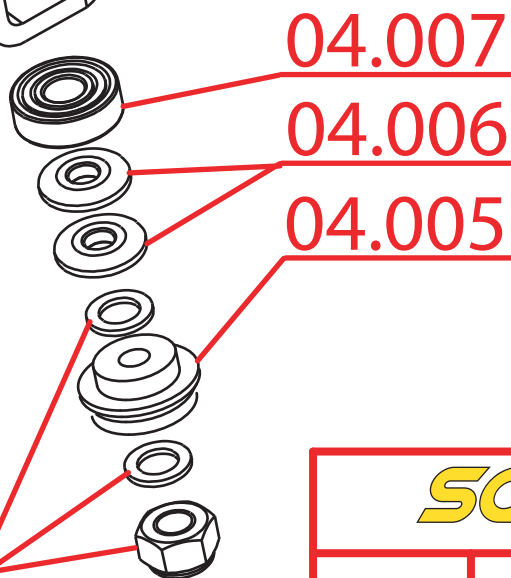

Double Adjuster Setup

Lower 04.005 replaced with another 04.009

M8 Nylock & Washer

SQRacing.com.au	
Title:	Camber Caster Adjuster
Date:	Jan 2009 - Martin Brien
Kart Model	32 mm Enzo Evolution